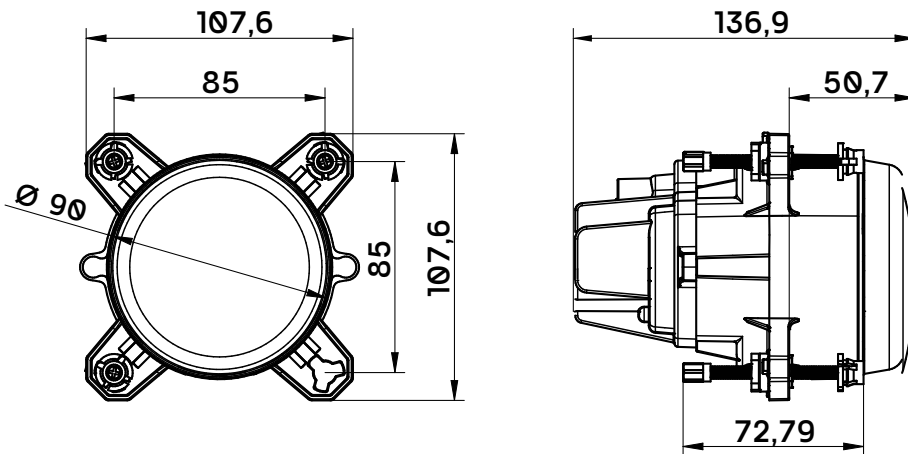

Next 3W

DARK QUEEN – an electrifying dark finish

LED Headlights 90mm

Catalog number:	OEI112003510_D - low beam OEI122003511_D - high beam
Source of light:	LED
Voltage:	12/24 V
Dimensions:	Ø90 mm
Connector:	Deutsch 4 pin
IP rating:	IP6K9K
Approvals:	ECE R10, R149